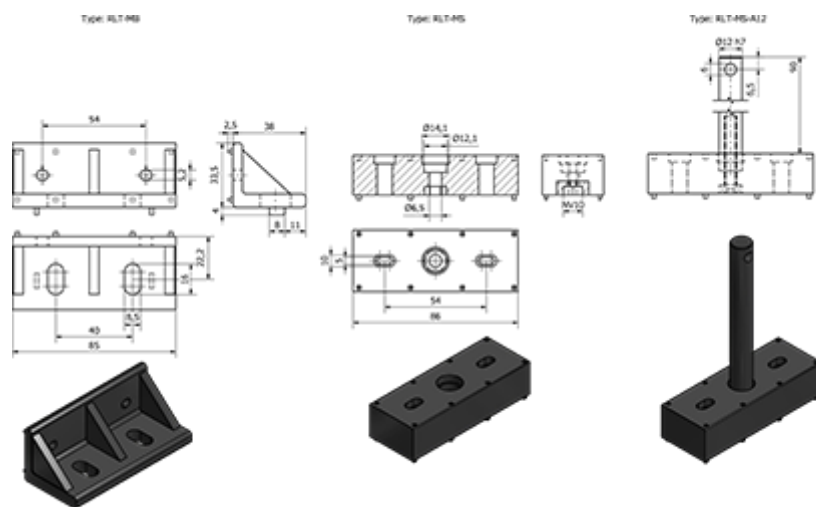

Article number: 2309429841

Description: E+G Bracket and support - 429841  
RLT-MB

## Measures

Type = RLT-MB

Weight (g) = 35